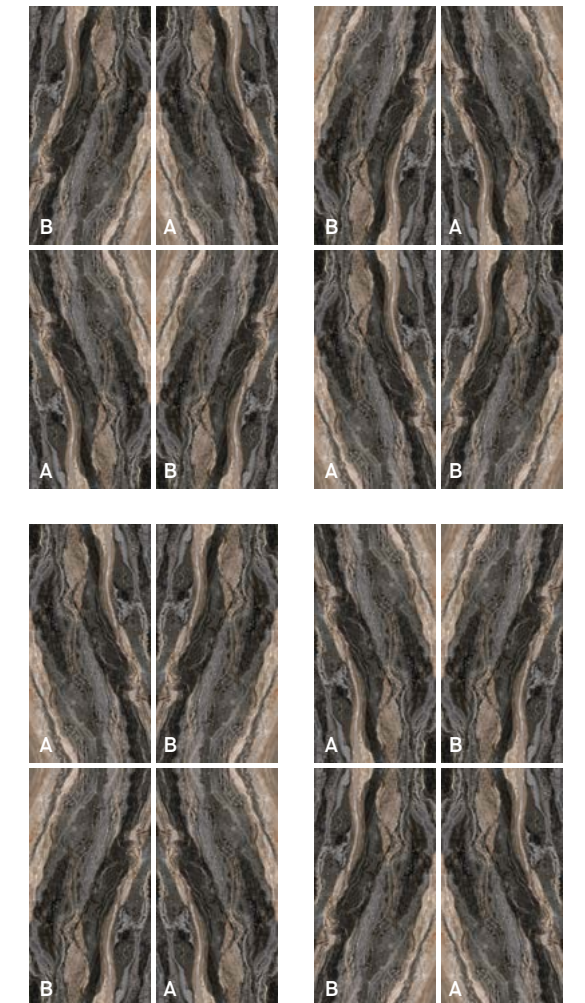

75,5 × 151 cm
29,7 × 59,4"

1 patterns

Shade variation: V1

References

Price code

27339 BM OROBICO A/75,5X151/EP	M86
27340 BM OROBICO B/75,5X151/EP	M86

A

27339

B

27340

Book Match

D.ORBICO LIGHT/OAT DIAGONALE/30X30/EP — OROBICO LIGHT/75,5X151/EP

D.ORBICO DARK/MOON ARR.1/14,6X51/EP — OROBICO DARK/MOON ARR.2/14,6X51/EP

Orobico

Decors

Dimensions