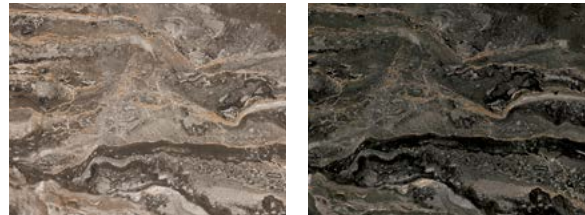

OROBICO DARK/75,5X151/EP — BM OROBICO A/75,5X151/EP — BM OROBICO B/75,5X151/EP

Orobico

Arabescato Orobico is a lovely marble with an untameable unique design. Its dark grey background is decorated in beige and caramel filaments, creating a stylish, highly singular colour combination. Orobico's strong sense of movement in all four directions brings a chic dynamism to living spaces of all kinds.

SHERWOOD OAK 4D
collection

WISTMAN OAK
collection

Orobico

Colors

Light

Dark

Finishes

Polished (EP)